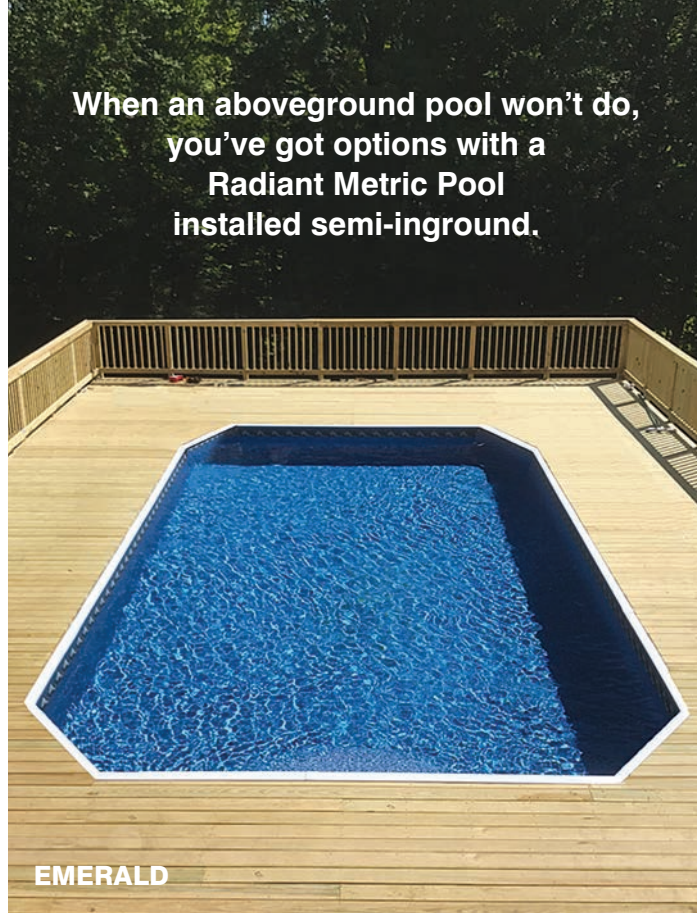

(Patent No. 10,344,490)

(Patent No. 10,344,490)

When an aboveground pool won't do, you've got options with a Radiant Metric Pool installed semi-inground.

Semi-Inground

Halfway In and All Decked Out

In addition to the Round, Oval, Freeform, Rectangle and Emerald, Radiant Pools also offers a classic Grecian shaped pool for semi-inground installation. At least 50% of the **Radiant Metric Grecian Pool** wall (26") must be installed below the ground. You can add a full deck to this amazing pool using 5/4 wood receptor coping. With this option, you get a clean finished edge, creating a smooth transition from deck to pool. Add a walk-in step or paver deck, and you can enjoy the look and feel of an inground pool for a fraction of the price.

Whatever your vision, Radiant Metric Semi-Inground Pools have varied shapes, sizes and installation options that allow it to comply with the requirements and restrictions of many homeowners associations regarding swimming pools. Now you can have the backyard you want in the neighborhood you choose!

A Radiant Metric Pool can be installed partially or all the way in the ground.

**Is your backyard on a hill?
Sloped terrain is no longer a problem!
Whatever your landscape,
there's a Radiant Pool to fit your yard!**