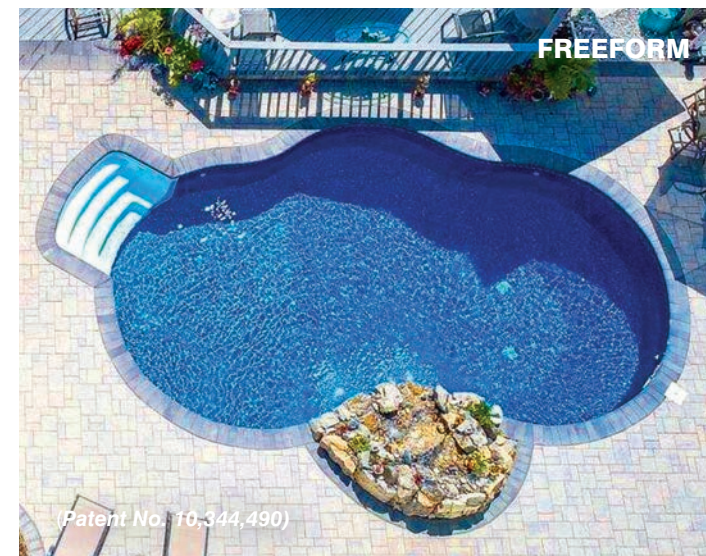

CUSTOM RECTANGLE

FREEFORM
(Patent No. 10,344,490)

GRECIAN

FREEFORM
with Paver Coping
and Walk-in Step
(Patent No. 10,344,490)

RECTANGLE

ROUND

Standard 2" Coping

Radiant Metric pools come with our Standard 2" coping. Available in both white and grey, this sturdy PVC coping offers an inside track to hold your liner and an outer track to hold your Metric Custom Winter Cover. (Not available on Metric Grecian, Rectangle or Emerald Pools)