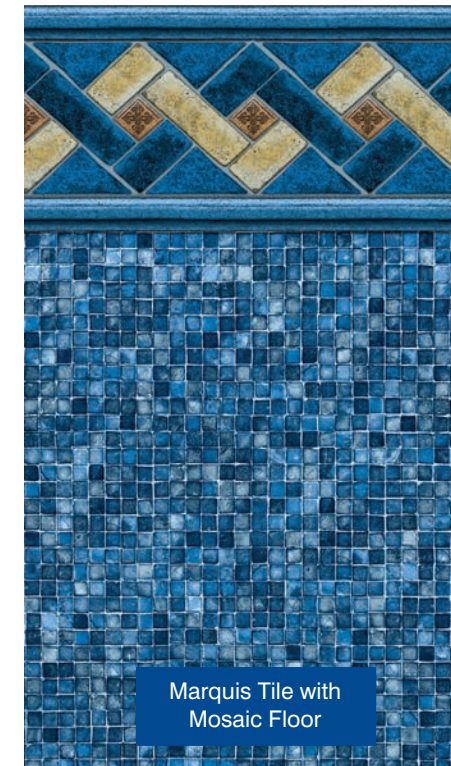

Wall Pattern Options

Grey Wisp

Wavecrest

Metric Series Style Options

Liner Options

Marquis Tile with Mosaic Floor

LED Lighting Options

Radiant LED Light Kit