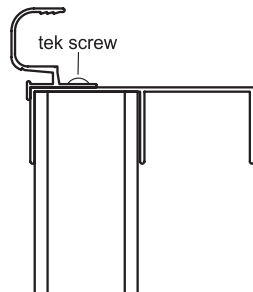

5/4 Deck Coping

With 5/4 Deck coping, you can add a wood or composite deck and have a clean finished edge for a smooth transition from deck to pool. (Available on Metric Grecian Pools only)