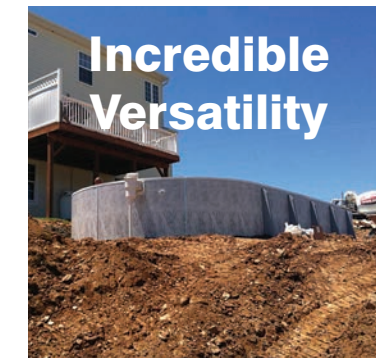

RECTANGLE

If you think all aboveground pools are created equal – THINK AGAIN!

Radiant Metric Series Pools offer shapes and sizes to fit any backyard. Shapes include Round, Oval, the patented Freeform, Rectangle and our newly added Emerald. The Rectangle and Emerald both feature the patented **Universal Coping System** that is adaptable for a variety of aboveground and inground finishing options. The Universal Coping System also includes an inside double track for easy installation of your liner and the Radiant Custom Deluxe Winter Cover.