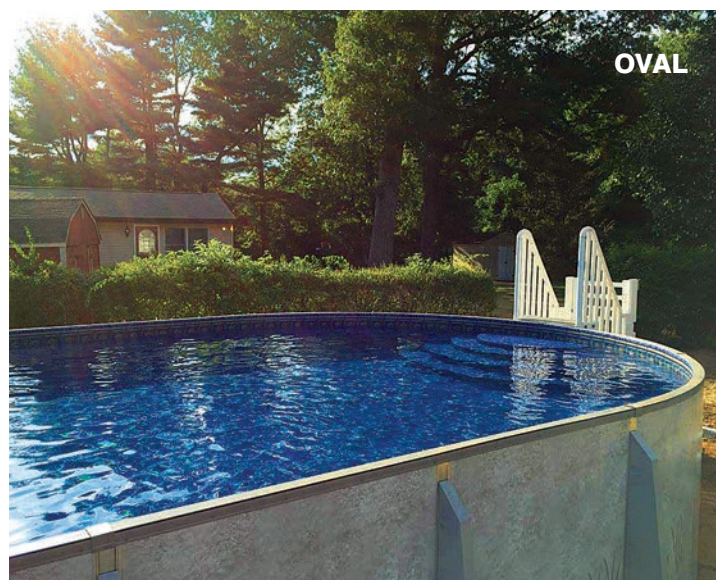

If you think all aboveground pools are created equal – THINK AGAIN!

Radiant Metric Series Pools offer shapes and sizes to fit any backyard. Shapes include Round, Oval, the patented Freeform, Rectangle and our newly added Emerald. The Rectangle and Emerald both feature the patented **Universal Coping System** that is adaptable for a variety of aboveground and inground finishing options. The Universal Coping System also includes an inside double track for easy installation of your liner and the Radiant Custom Deluxe Winter Cover.

Explore the Metric Series Style Options page for liner, wall pattern and lighting options to customize the look of your pool! Just imagine the possibilities!

Aboveground

ROUND

Surround your aboveground Radiant Pool with a deck to create a poolside entertaining area. For a true backyard resort feel, add the patented *Radiant Inside Step*.

This innovative liner over step adds a whole new dimension to your poolside pleasures providing a great gathering area for conversation and relaxation. Covered with a slip resistant textured material for safety, the Radiant Inside step is perfect for loungers and little ones alike!

This patented and exclusive step option provides you easy access into and out of your aboveground pool similar to that of an inground pool. The seamless design of the Inside Step complements the aesthetic appeal of your pool by creating an inground look in your Radiant Metric Series Pool!

When it comes time to winterize your Radiant Metric Series Pool, we've got you covered!

The Radiant Custom Deluxe Winter Cover is designed exclusively for Metric Series Pools and snaps into our standard, premium & Universal Coping to hold your cover in place.