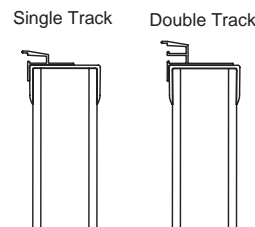

Paver/Cantilever Coping

Aluminum paver coping is perfect if you want to finish your pool with paver stones or a poured cantilever edge. This finishing option creates a beautiful flush appearance around your entire pool. (Available in both single and double track options)

Wall Pattern Options